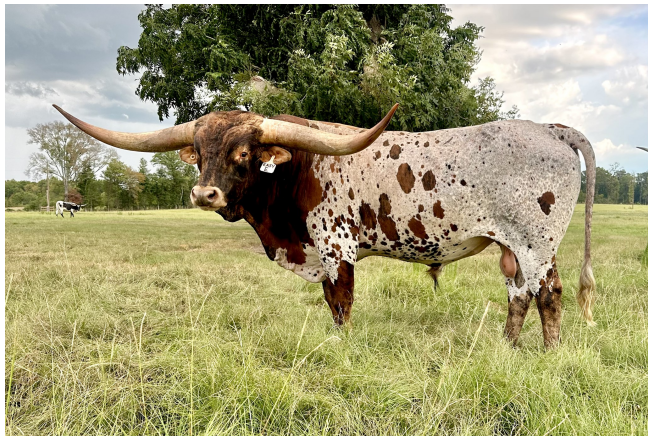

EASY E

Date of Birth: 09/16/2021
Breeder: John & Christine Talley
Owner: DCT Cattle / John & Christine Talley / Jimmy Jones

Courtesy of Ryan Culpepper

70"+ at 24 months!

TTT: 72.0000 on 11/08/2023

EASY E

Cowboy Catchit Chex

Horseshoe J Emoji

COWBOY CHEX

BL RIO CATCHIT

DELTA LUCKY ACE

HORSESHOE J MAGNIFY

PEACEMAKER 44

BL POCO BUENO

JP RIO GRANDE